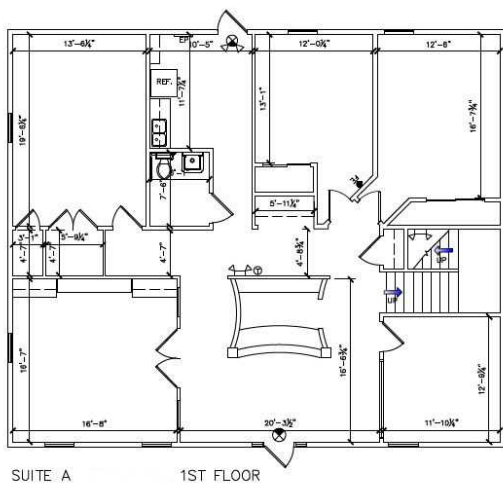

SUITE A 1ST FLOOR