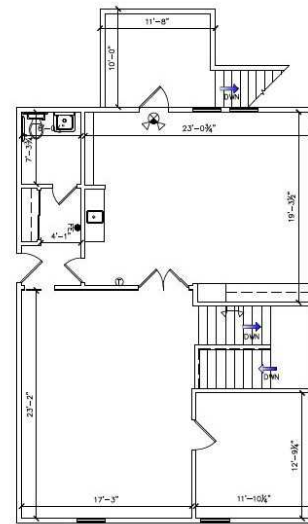

843 N State Road 135

Lease Rate: \$19/psf MG

Greenwood, IN 46142

FOR LEASE

— 843 North State Road 135 —

HIGHLIGHTS:

Great location on State Road 135 Greenwood with Pylon Signage!

Suite A: 3,510 SF: Class A office with lots of upgrades. Foyer, built-in reception desk, 4 offices and 1 conference room, kitchen and workroom on the 1st floor and owner's office, 1 office and large open area and 2nd restroom on the 2nd floor. Beautiful lighting, flooring and finishes throughout! \$19/SF - MG

SUITE A 2ND FLOOR