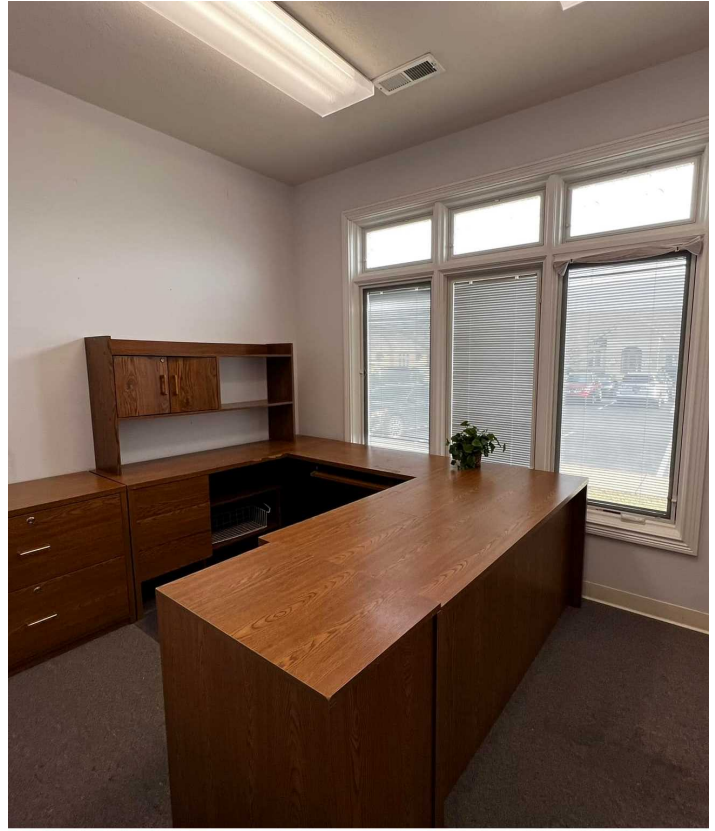

Property Photos

1642 W SMITH VALLEY RD, GREENWOOD, IN 46142

1642 SUITE A - FIRST FLOOR
FIRST FLOOR PLAN