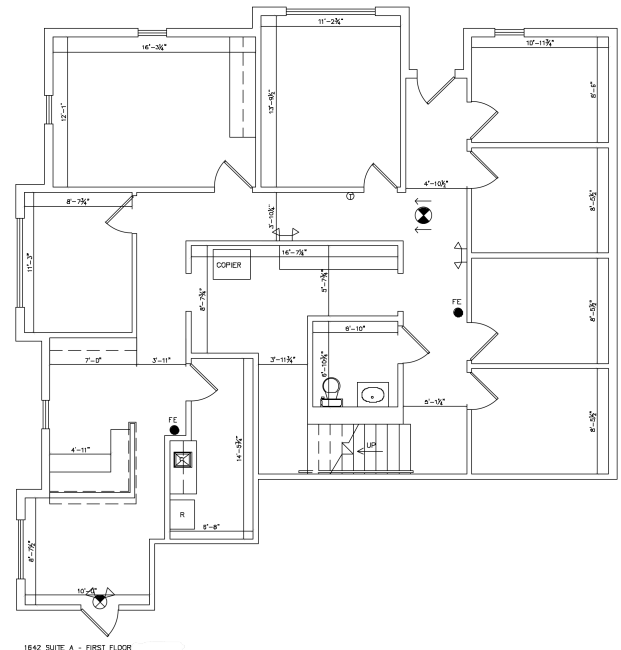

Property Photos

1642 W SMITH VALLEY RD, GREENWOOD, IN 46142

1642 SUITE A - FIRST FLOOR
FIRST FLOOR PLAN